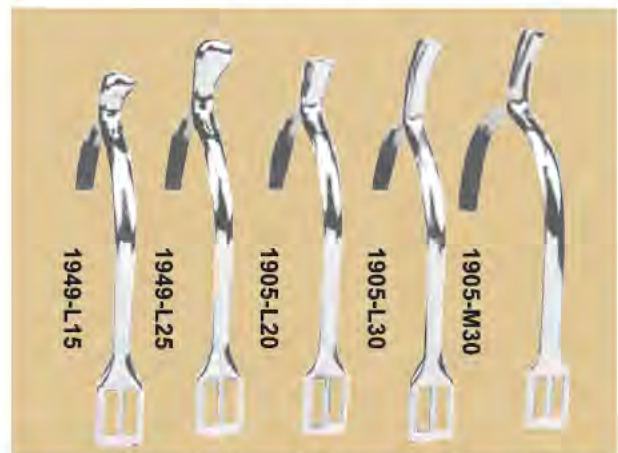

## CHILD SPUR

Stainless steel

**NO.1911-C15**

neck length:15mm

100 prs/Box

## CHILD SPUR

Stainless steel

**NO.1949SS-C15**

neck length:15mm

100 prs/Box

1949-L-15

1949-L-25

1905-L-20