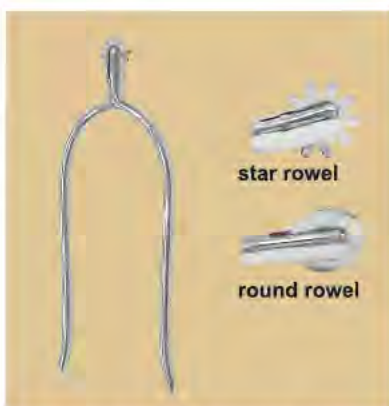

# SPURS

**SOFT TOUCH SPUR**  
Stainless steel, round ball head  
**NO.3358-L20**  
Lady size neck length:20mm  
**NO.3358-L35**  
Lady size neck length:35mm  
100 prs/Box

**SOFT TOUCH RUBBER COVER SPUR**  
Stainless steel, round ball head  
**NO.3358-R-L20**  
Lady size neck length:20mm  
**NO.3358-R-L35**  
Lady size neck length:35mm  
100 prs/Box

**RUBBER COVERED SPURS**  
lost wax stainless steel  
**NO.3350-M25**  
Man size neck Length:25mm  
50 prs/Box

**RUBBER COVERED SPURS WITH ROUND ROWEL**  
stainless steel  
Grippy black rubber covered "prince wales" spurs discretely, they preserve your boots and riding boots from rubbing.  
**NO.3335-L30R**  
Lady size neck Length:30mm  
with round rowel  
**NO.3335-L30S**  
Lady size neck Length:30mm  
with star rowel  
**NO.3335-M30R**  
Man size neck Length:30mm  
with round rowel  
**NO.3335-M30S**  
Man size neck Length:30mm  
with star rowel  
50prs/Box

**RUBBER COVERED SPURS WITH ROWEL**  
lost wax stainless steel  
**NO.3339-M30**  
Man size neck Length:30mm  
50 prs/Box

**SLIP ON SPUR WITH ROWEL**  
offset neck stainless steel  
**NO.3338-L35R**  
Lady size neck Length:35mm  
with round rowel  
**NO.3338-L35S**  
Lady size neck Length:35mm  
with star rowel  
50 prs/Box