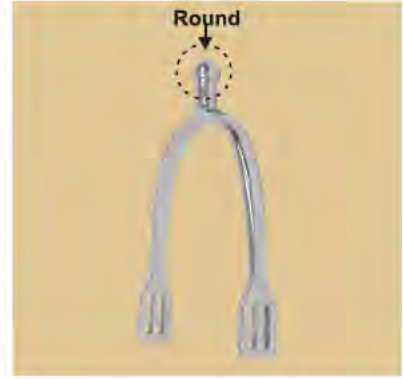

ROUND END SPUR

Stainless steel

NO.3359-L20

Lady size neck length:20mm

NO.3359-L30

Lady size neck length:30mm
100 prs/Box