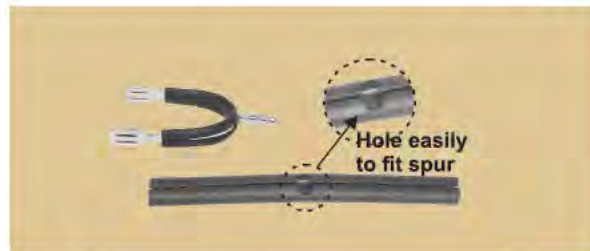

NO.2033
SPUR PROTECTOR
RUBBER
(not include spur)
100 prs/Box