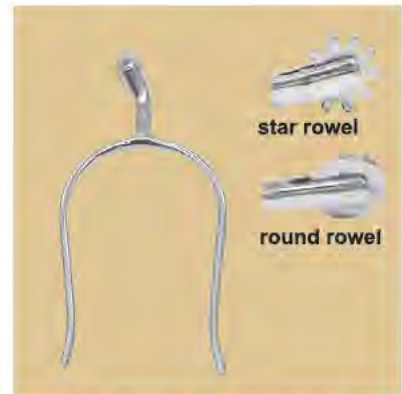

SLIP ON SPUR WITH ROWEL
offset neck stainless steel
NO.3338-L35R
Lady size neck Length:35mm
with round rowel
NO.3338-L35S
Lady size neck Length:35mm
with star rowel
50 prs/Box