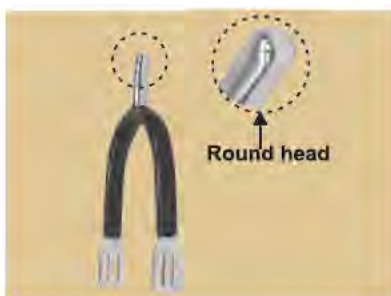

RUBBER COVER SPURS

Stainless steel, round head

NO.3351-R-L20

Lady size neck Length:20mm

NO.3351-R-L25

Lady size neck Length:25mm

NO.3351-R-L30

Lady size neck Length:30mm

NO.3351-R-M20

Man size neck Length:20mm

NO.3351-R-M25

Man size neck Length:25mm

NO.3351-R-M30

Man size neck Length:30mm

50 prs/Box